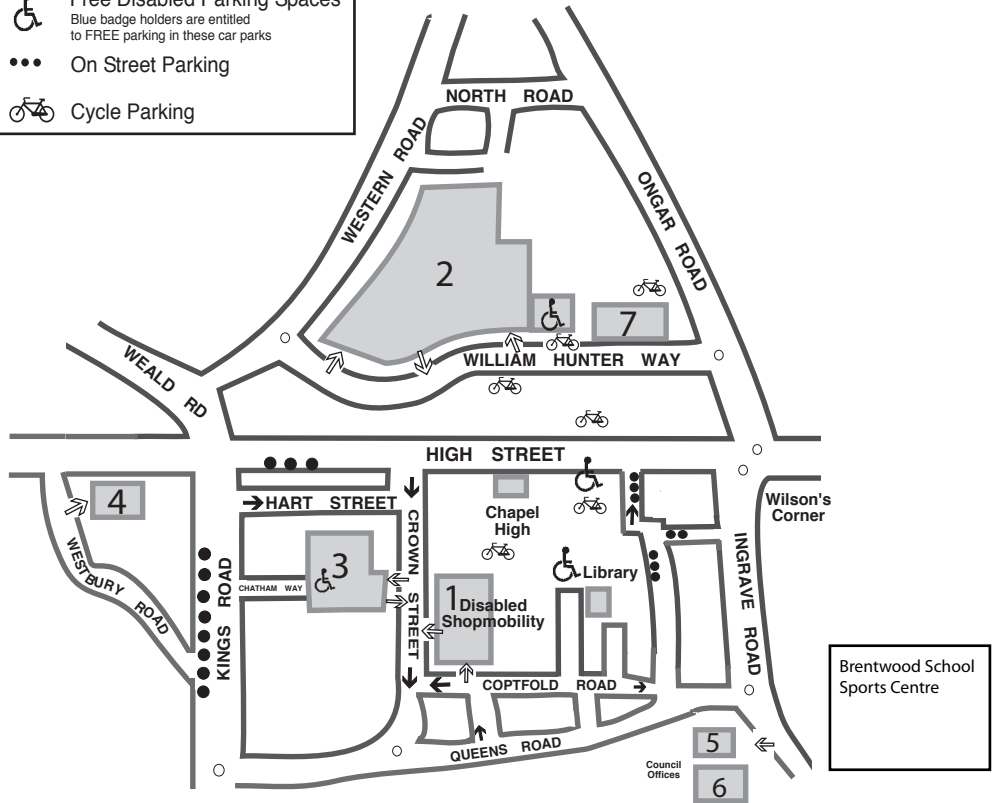

Brentwood
Borough Council

Parking in Brentwood

-  Free Disabled Parking Spaces
Blue badge holders are entitled to FREE parking in these car parks
-  On Street Parking
-  Cycle Parking

1	MULTI STOREY 734 spaces (23 Disabled)	4	WESTBURY ROAD 97 Spaces (Season Tickets Only)
2	WILLIAM HUNTER WAY 379 Spaces (32 Disabled)	5 & 6	TOWN HALL CAR PARKS 163 Spaces (Sat & Sun Only)
3	CHATHAM WAY (Formerly Harts Street/Crown Street) 117 Spaces (5 Disabled)	7	SAINSBURY'S 410 Spaces (Sainsbury Controlled)